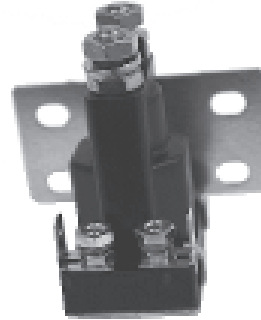

SOLENOIDS

15 & 14-VOLT SOLENOIDS

15&14-VOLT SOLENOIDS

1137

WR #120 series. 14-volt, 4 terminals. Silver contacts
100 amp continuous, 400 amp peak