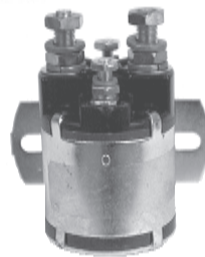

SOLENOIDS

TABLE OF CONTENTS

48-VOLT SOLENOIDS	239
36-VOLT SOLENOIDS	239
24-VOLT SOLENOIDS	241
15&14-VOLT SOLENOIDS	242
12-VOLT SOLENOIDS	243
6-VOLT SOLENOIDS	243
SOLENOID REPAIR KITS	243

SOLENOIDS

48-VOLT SOLENOIDS

5722

Albright. 48-volt, 4 terminals.
Silver contacts

1121

Prestolite. 48-volt, 4 terminals.
Copper contacts. Heavy duty
200 amp continuous, 400 amp peak

1148

WR #124 series, 48-volt, 4 terminals
Silver contacts. Heavy duty
100 amp, continuous, 400 amp peak

1130

WR #586 series. 48-volt, 6 terminals
Silver contacts. Heavy duty
200 amp continuous, 600 amp peak

36-VOLT SOLENOIDS

36-VOLT SOLENOIDS

1113

Prestolite. 36-volt, 4 terminals
Copper contacts.
125 amp continuous, 400 amp peak