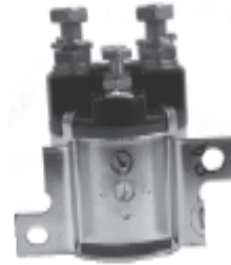

36-VOLT SOLENOIDS

36-VOLT SOLENOIDS

1142

WR #586 series. 36-volt, 4 terminals
Silver contacts. Heavy duty
200 amp continuous, 600 amp peak

1155

WR #124 series. 36-volt, 4 terminals
Silver contacts. Heavy duty
100 amp continuous, 400 amp peak

1112

WR #124 series. 36-volt, 4 terminals
Silver contacts. Heavy duty
100 amp continuous, 400 amp peak
(#1155 w/cut bracket)

1134

WR #120 series. 36-volt, 4 terminals
Silver contacts. Tower type
100 amp continuous, 400 amp peak